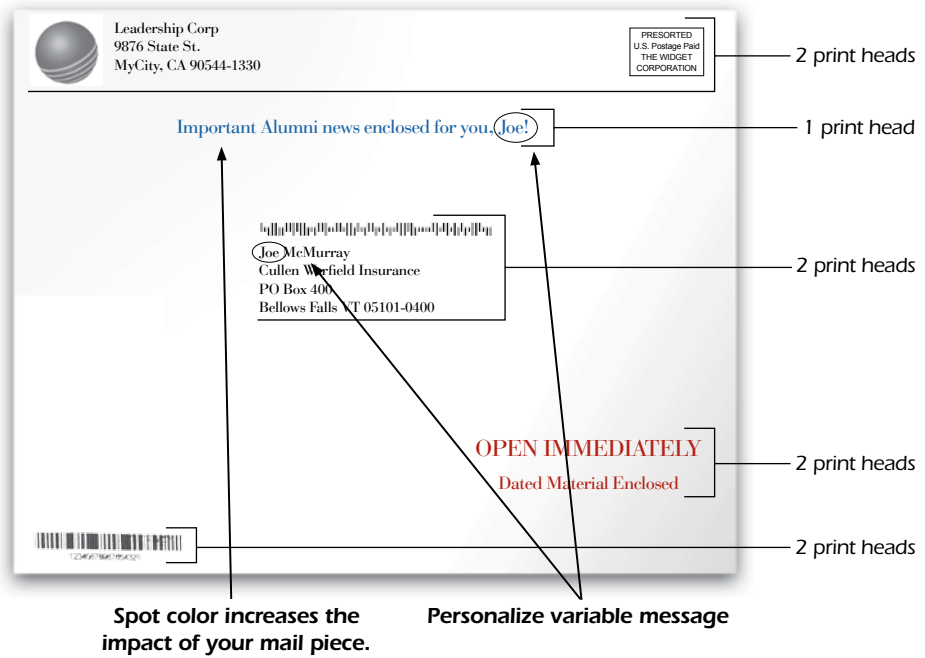

HJ990

ADDRESS PRINTER

Nine Fixed Print Heads provide design flexibility and large print area up to 4.5" x 20"

Enhanced Graphics include 13 fonts plus downloadable True Type fonts, Indicia/logo printing and spot color capabilities

USPS® Approved CASS™/PAVE™/POSTNET™ and Intelligent Mail® Barcode compliant software is compatible with all Hasler address printers and ensures maximum postal discounts

When it comes to speed, productivity, quality, flexibility and ease of use – Hasler offers a better choice.

Maximize your opportunities by personalizing messages and targeting your audience. Change messages as often as needed, and do it all in-house quickly, economically and efficiently.

HASLER PRODUCTS AND SERVICES

- Mailing Systems
- Mail Center Management
- Postal Scales
- Postal Accounting
- Folders and Inserters
- Mail Sorting and Tracking
- Address Printers
- Services and Supplies
- Tabbers
- Leasing Services

HJ990 SPECIFICATIONS

Machine Specifications

Length: 24"
Height: 29"
Depth: 21"
Weight: 95 lbs.

Options

Conveyor stacker with drop catch tray
Dryer
Spot color ink cartridges

Paper Specifications

Width: 3.5" – 15"
Length: 6" – 20"
Maximum Thickness: 3/8"
Print Area: 4.5" x 20"

Operating Speed

Up to 26,000 No. 10 envelopes per hour

Duty Cycle

2,000,000 No. 10 envelopes per month

FOR YOUR DOCUMENT HANDLING SOLUTIONS

For a demonstration or more information, please contact your local Hasler dealer, or call **800/995-2035**.
Email: info@haslerinc.com

HASLER

Hasler,® Inc.
Mailing Systems and Solutions
America's better choice.® www.haslerinc.com

An ISO 9001
Quality System
Certified
Company
51206 3/08
20M

Hasler's network of independent dealers provides sales, service, and support throughout North America.

Hasler,® Inc., and America's better choice® are registered trademarks of Hasler, Inc. All other company and product names may be trademarks and are the property of their respective owners. ©2008 Hasler, Inc. All Rights Reserved. Hasler, Inc. reserves the right to change materials and specifications without notice.